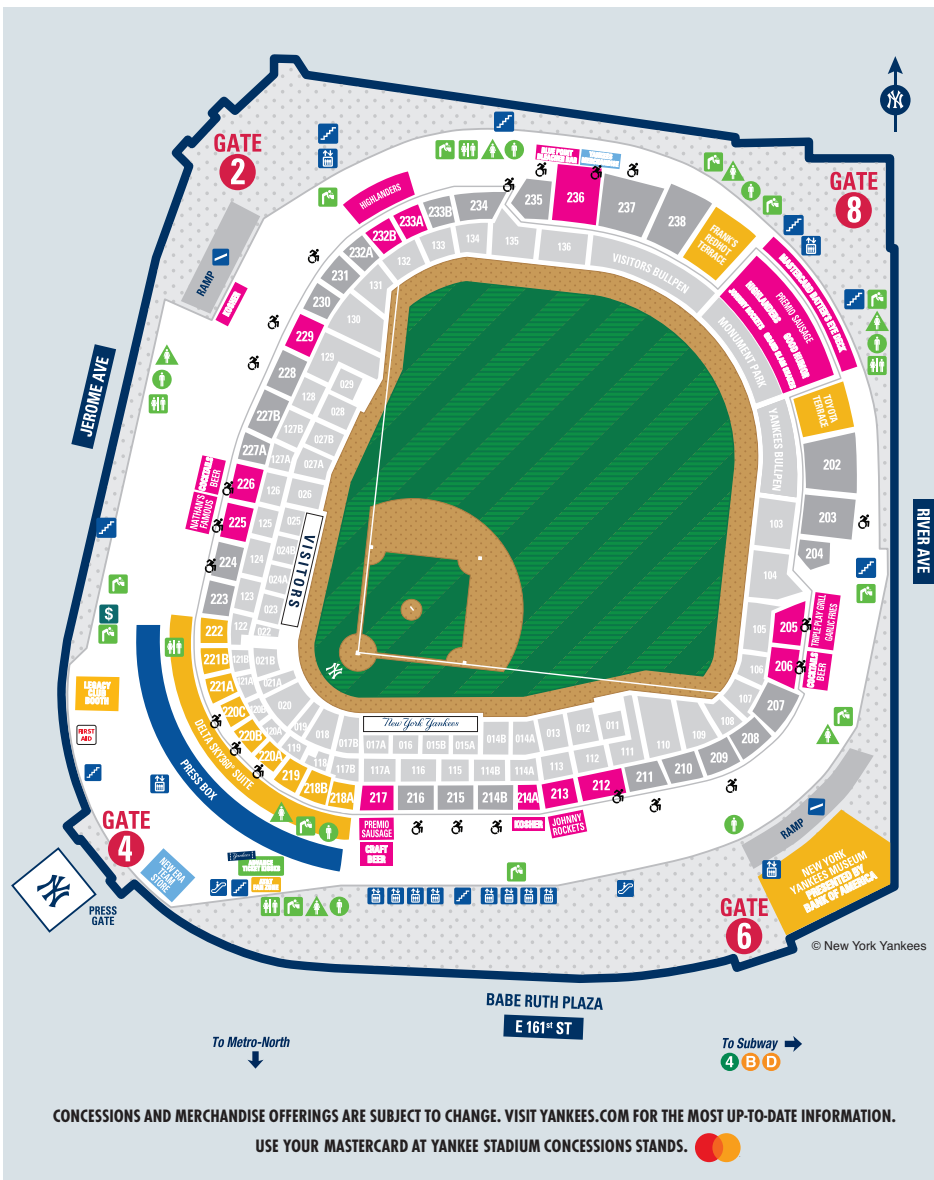

## MAIN/BLEACHERS LEVELS

### MERCHANDISE

- NEW ERA TEAM STORE  
BEHIND HOME PLATE
- YANKEES MERCHANDISE  
SECTION 236

### DESTINATIONS

- AT&T FAN ZONE  
BEHIND HOME PLATE
- DELTA  
SKY 360 SUITE  
SECTIONS 218A-222
- FRANK'S REDHOT TERRACE  
ADJACENT TO SECTION 238
- LEGACY CLUB BOOTH  
SECTION 221
- NEW YORK YANKEES MUSEUM  
PRESENTED BY BANK OF AMERICA  
ADJACENT TO SECTION 210
- TOYOTA TERRACE  
ADJACENT TO SECTION 202

### PORTABLE CARTS

- |                            |                  |                |
|----------------------------|------------------|----------------|
| BEER                       | LEMONADE         | POPCORN        |
| CRAFT BEER                 | NATHAN'S FAMOUS  | PREMIO SAUSAGE |
| GOOD HUMOR                 | NEW YORK PRETZEL | SABRETT        |
| JERSEY MIKE'S CHEESESTEAKS | NY GRILL         | TOSTITOS       |